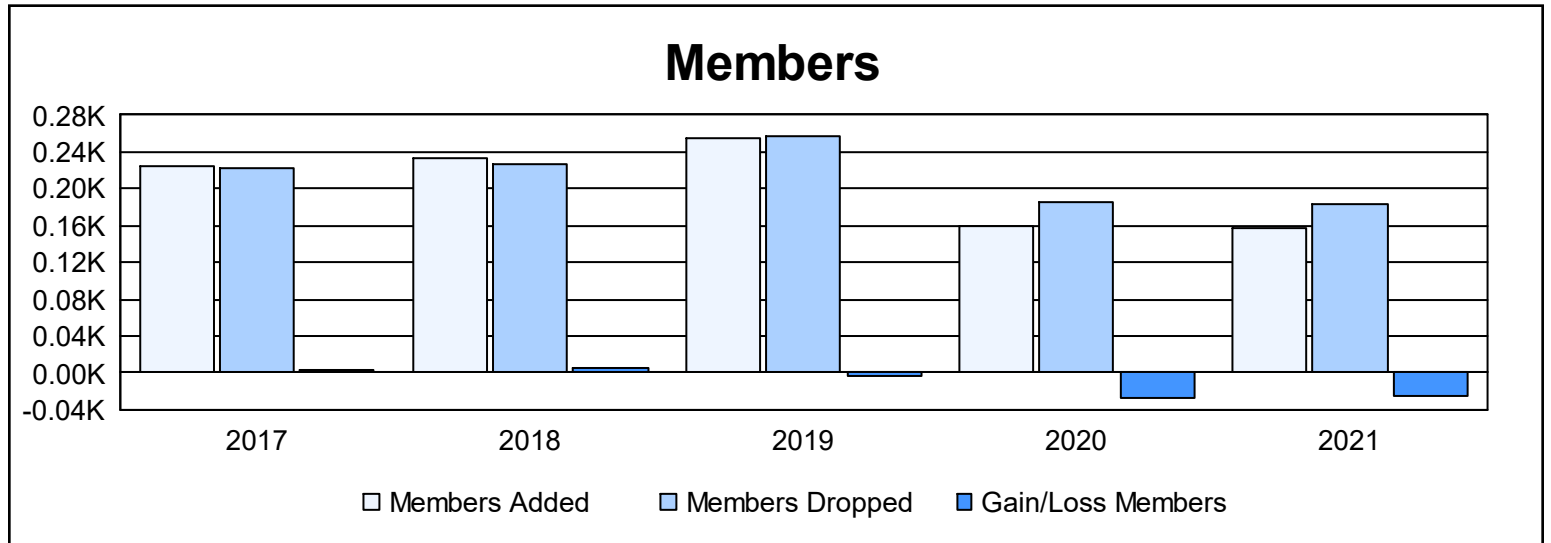

Year	New Clubs	Dropped Clubs	Gain/ Loss Clubs	New Members	Charter Members	Reinstate Members	Transfer Members	Total Member Added	Total Members Dropped	Gain/ Loss Members
2016-2017	1	0	1	164	22	14	25	225	222	3
2017-2018	0	0	0	199	0	9	25	233	227	6
2018-2019	1	0	1	200	27	11	16	254	257	-3
2019-2020	0	0	0	149	0	3	7	159	186	-27
2020-2021	0	1	-1	144	1	4	8	157	183	-26
<b>Average</b>	<b>0</b>	<b>0</b>	<b>0</b>	<b>171</b>	<b>10</b>	<b>8</b>	<b>16</b>	<b>206</b>	<b>215</b>	<b>-9</b>

### Membership Composition June 2021 Cumulative