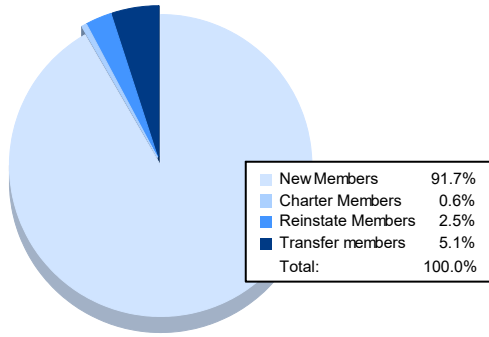

Year	New Clubs	Dropped Clubs	Gain/ Loss Clubs	New Members	Charter Members	Reinstate Members	Transfer Members	Total Member Added	Total Members Dropped	Gain/ Loss Members
2016-2017	1	0	1	164	22	14	25	225	222	3
2017-2018	0	0	0	199	0	9	25	233	227	6
2018-2019	1	0	1	200	27	11	16	254	257	-3
2019-2020	0	0	0	149	0	3	7	159	186	-27
2020-2021	0	1	-1	144	1	4	8	157	183	-26
<b>Average</b>	<b>0</b>	<b>0</b>	<b>0</b>	<b>171</b>	<b>10</b>	<b>8</b>	<b>16</b>	<b>206</b>	<b>215</b>	<b>-9</b>

### Membership Composition June 2021 Cumulative