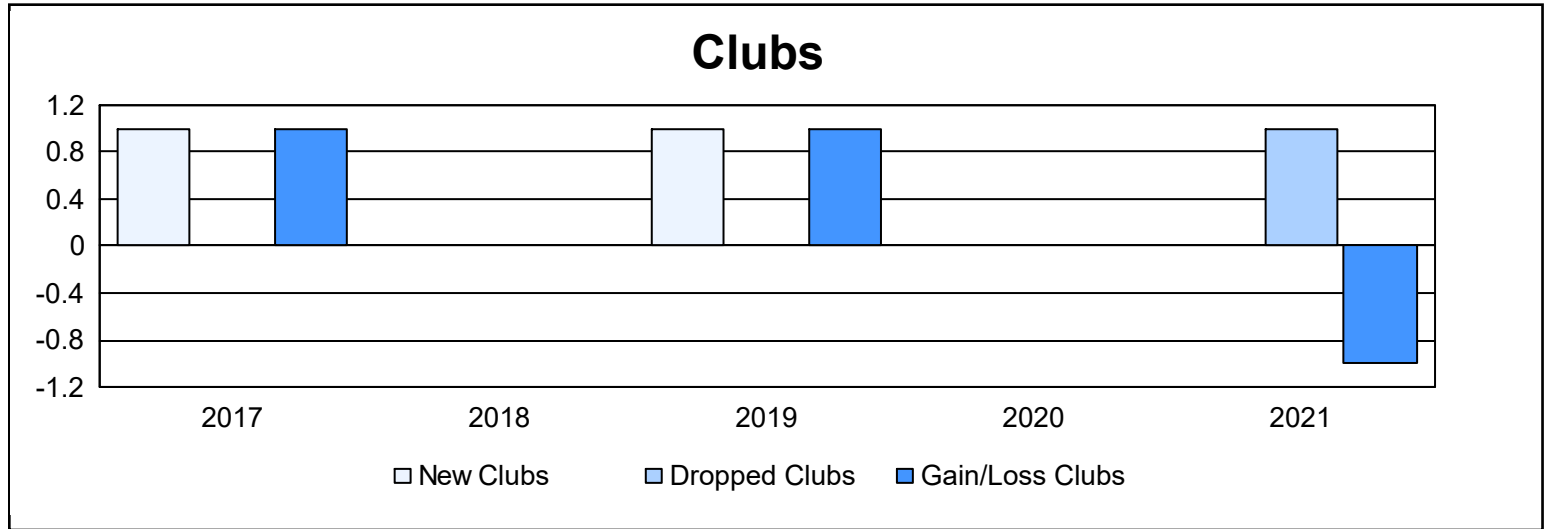

Year	New Clubs	Dropped Clubs	Gain/ Loss Clubs	New Members	Charter Members	Reinstate Members	Transfer Members	Total Member Added	Total Members Dropped	Gain/ Loss Members
2016-2017	1	0	1	164	22	14	25	225	222	3
2017-2018	0	0	0	199	0	9	25	233	227	6
2018-2019	1	0	1	200	27	11	16	254	257	-3
2019-2020	0	0	0	149	0	3	7	159	186	-27
2020-2021	0	1	-1	144	1	4	8	157	183	-26
<b>Average</b>	<b>0</b>	<b>0</b>	<b>0</b>	<b>171</b>	<b>10</b>	<b>8</b>	<b>16</b>	<b>206</b>	<b>215</b>	<b>-9</b>

### Membership Composition June 2021 Cumulative